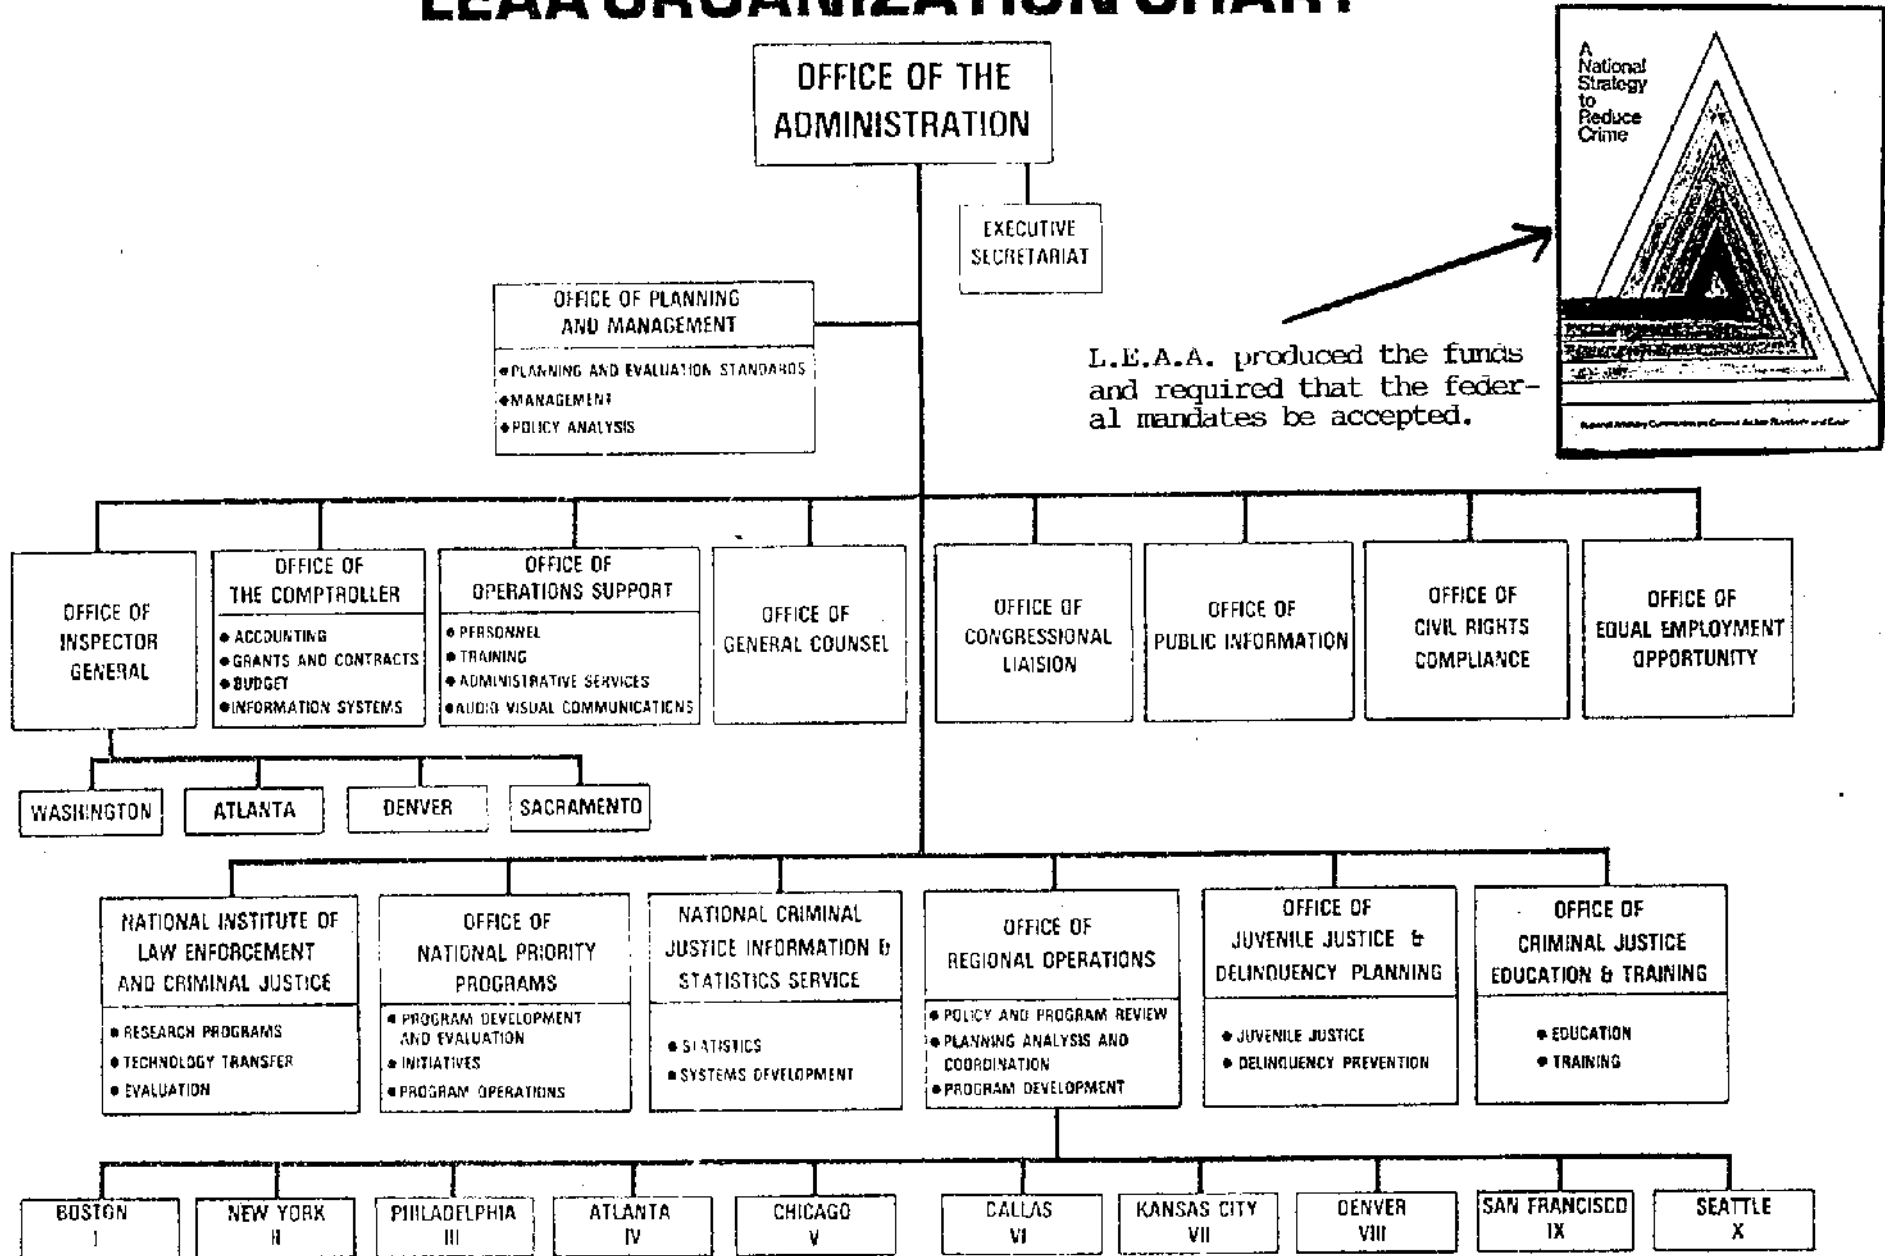

ACTUALLY, THE L.E.A.A. DIDN'T RETIRE -- IT METASTASIZED

DEPARTMENT OF JUSTICE

BEFORE IT DISBANDED IN APRIL 1982, THE LAW ENFORCEMENT ASSISTANCE ADMINISTRATION HAD 15 YEARS IN WHICH TO COMPLETE THE TASKS ASSIGNED TO IT. IT PREPARED THE WAY FOR "FEDERAL EMERGENCY MANAGEMENT ADMINISTRATION."

LEAA ORGANIZATION CHART

1974