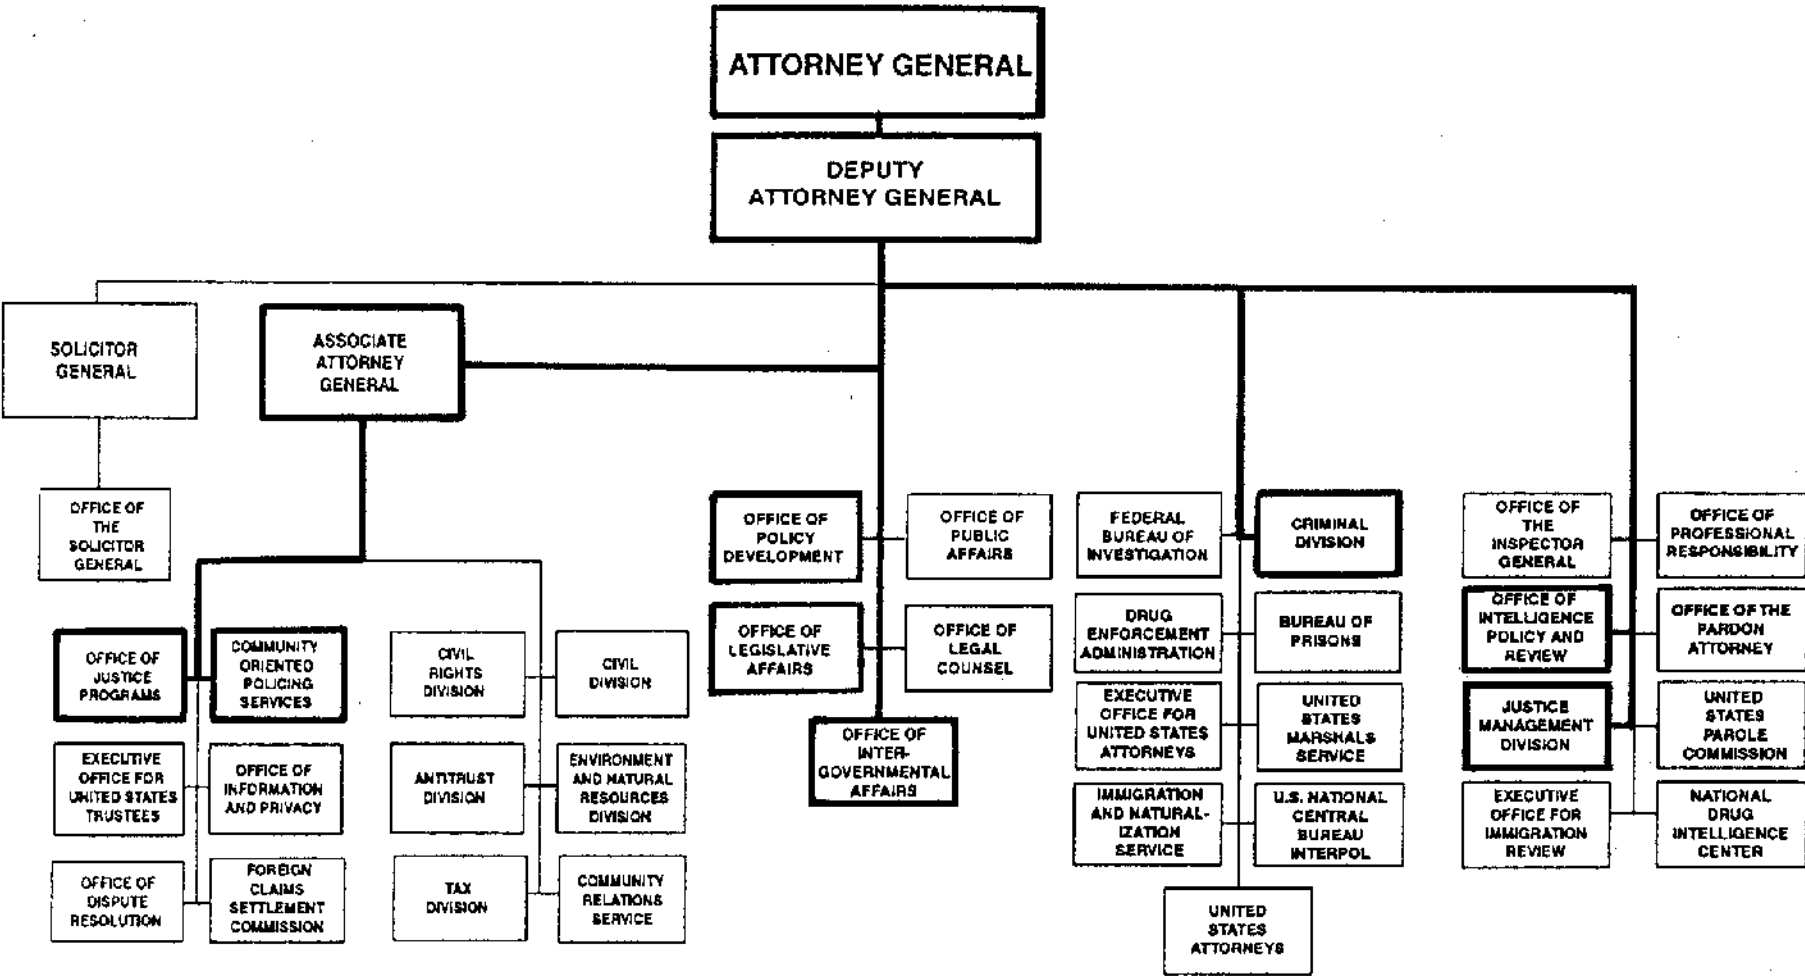

ACTUALLY, THE L.E.A.A. DIDN'T RETIRE -- IT METASTASIZED

DEPARTMENT OF JUSTICE

BEFORE IT DISBANDED IN APRIL 1982, THE LAW ENFORCEMENT ASSISTANCE ADMINISTRATION HAD 15 YEARS IN WHICH TO COMPLETE THE TASKS ASSIGNED TO IT. IT PREPARED THE WAY FOR "FEDERAL EMERGENCY MANAGEMENT ADMINISTRATION."